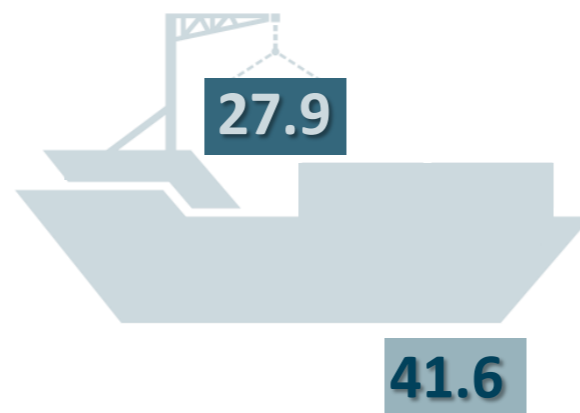

Comparing Oman and the United Kingdom

Export of Goods and Services

(as % of GDP)

Population

4.4 million
65 million (2016)

Researchers in R&D

(per million people in population)

4470 202

Infant Mortality Rate

(2016)

Agricultural Workforce

(as a % of total workforce)

Land Area

GDP (total)

How do the United Kingdom and Oman compare geographically?

Fuel exports

(as % of merchandise exports)

Population Density

(people per km²)

Urban Population

Birth Rate

(per 1000 people of the population)

CO₂ emissions

(metric tonnes per capita)