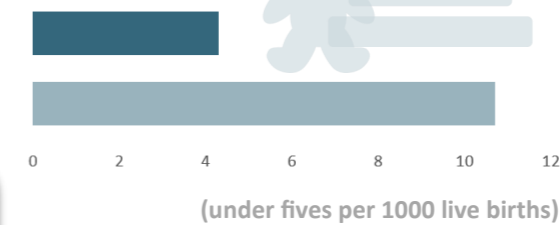

Comparing Oman and the United Kingdom

Export of Goods and Services

(as % of GDP)

Population

4.4 million
65 million (2016)

Researchers in R&D

(per million people in population)

4470 202

Infant Mortality Rate

(2016)

Agricultural Workforce

(as a % of total workforce)

Land Area

GDP (total)

How do the United Kingdom and Oman compare geographically?

Fuel exports