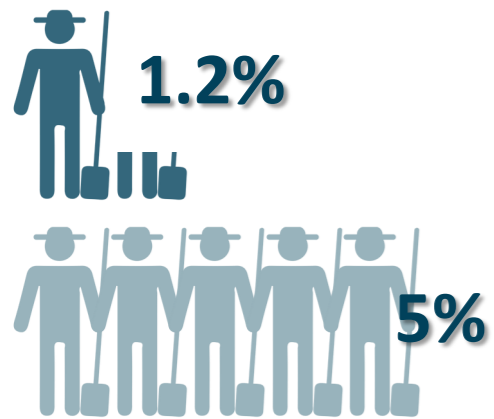

Comparing Oman and the United Kingdom

Export of Goods and Services

(as % of GDP)

Population

4.4 million
65 million (2016)

Researchers in R&D

(per million people in population)

4470 202

Infant Mortality Rate

(2016)

Agricultural Workforce

(as a % of total workforce)

Land Area

GDP (total)

How do the United Kingdom and Oman compare geographically?

Fuel exports